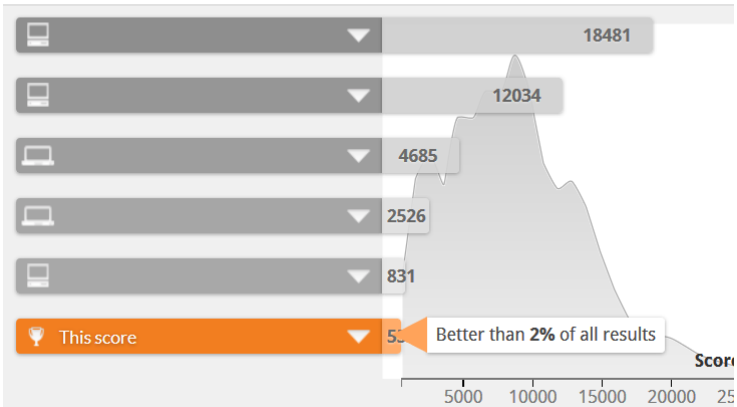

PROCESSOR IS NOT RECOGNIZED (+ 1 MORE)

Graphics Score	494	Physics Score	1 773	Combined Score	485
----------------	-----	---------------	-------	----------------	-----

RUN DETAILS

OTHER RESULTS IN 3DMARK 11 RUN