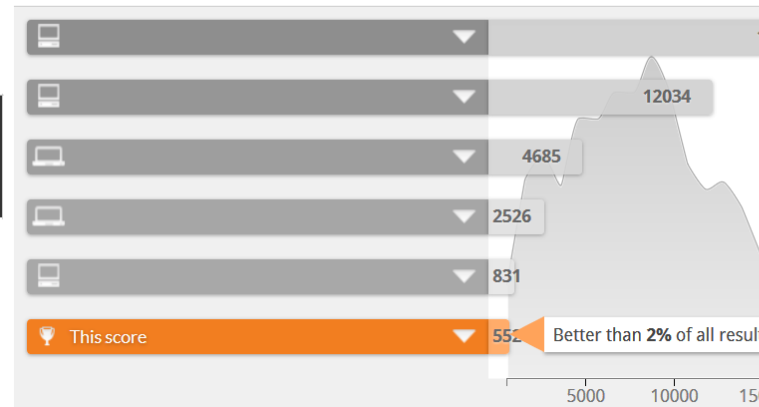

RUN DETAILS

OTHER RESULTS IN 3DMARK 11 RUN